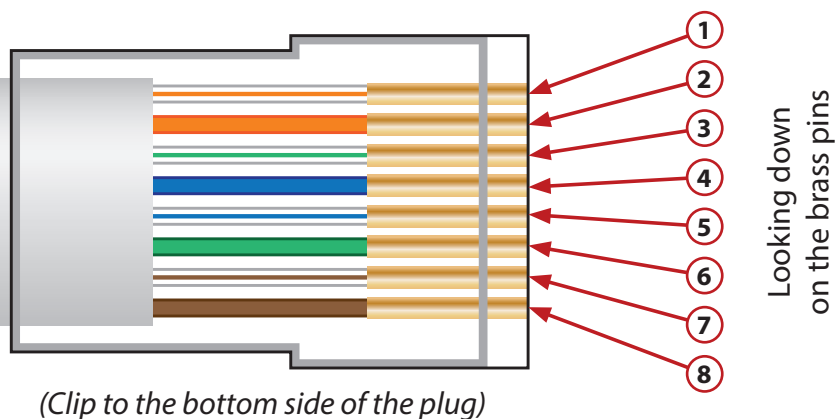

A Great Time-Saver for IP CCTV Installers & Network Engineers

CAT5 PK100 Order Code: CON830

CAT6 PK100 Order Code: CON840

Contractors Crimp Tool Order Code: TOO995

Professional Crimp Tool Order Code: TOO998

- ✓ *Easy to see wire order*
- ✓ *No worry about wire length in crimp*
- ✓ *Saves hours on big jobs*
- ✓ *Save hours fault finding mis-crimps*

How to wire an RJ45 plug

Pin	Wire Colour
1	White & Orange
2	Orange
3	White & Green
4	Blue
5	White & Blue
6	Green
7	White & Brown
8	Brown

How to crimp a RapidFit RJ45 plug